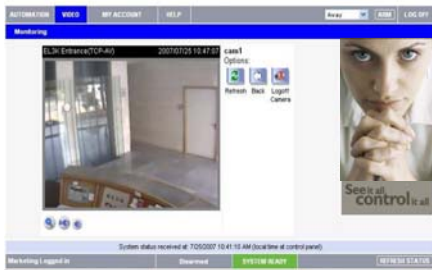

iSECURE WIRELESS HOME SECURITY SYSTEM

System Overview

Supports

- Interactive Web-Interface
- Remote Management
  - Status, Arm/Disarm, Manage Accounts, etc
  - Event Reporting (SMS, email, etc)
  - Home Automation
  - Video Look-in
- Customizable Feel & Look
- Marketing Platform (Content in SMS, Email, Web-Interface)

Peripherals

Wireless Security

- Motion Detector
- Glassbreak Detector
- Directional Curtain Detector
- Universal Transmitter
- Vibration Detector
- Magnetic Switch
- Outdoor Siren
- Indoor Siren

Wireless Safety

- Gas Detector
- Carbon Monoxide Detector
- Medical Emergency Button
- Water leak Detector
- Low Temperature Detector
- Smoke Detector

Connectivity and Control

- Wireless Keypad
- Two-way Communication Channel
- Wireless Multi-function Keyfob
- Wired & Wireless IP Cameras
- Wireless Repeater
- Wireless Remote Control
- Home Automation Unit
- Wired External Interphone