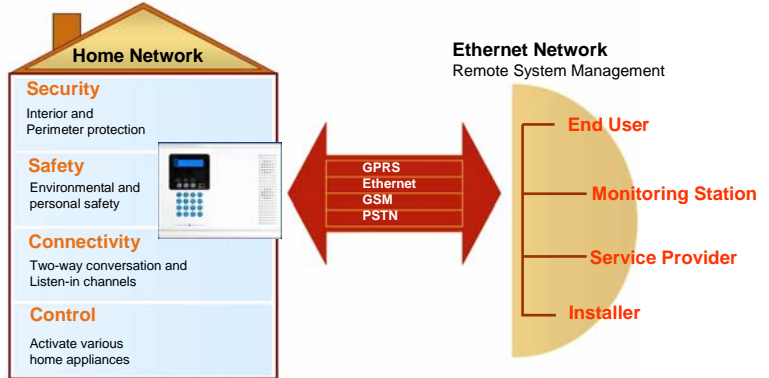

iSECURE WIRELESS HOME SECURITY SYSTEM

System Overview

Supports

- Interactive Web-Interface
- Remote Management
  - Status, Arm/Disarm, Manage Accounts, etc
  - Event Reporting (SMS, email, etc)
  - Home Automation
  - Video Look-in
- Customizable Feel & Look
- Marketing Platform (Content in SMS, Email, Web-Interface)

Peripherals

Wireless Security

- Motion Detector
- Glassbreak Detector
- Directional Curtain Detector
- Universal Transmitter
- Vibration Detector
- Magnetic Switch
- Outdoor Siren
- Indoor Siren

Wireless Safety

- Gas Detector
- Carbon Monoxide Detector
- Medical Emergency Button
- Water leak Detector
- Low Temperature Detector
- Smoke Detector

Connectivity and Control

- Wireless Keypad
- Two-way Communication Channel
- Wireless Multi-function Keyfob
- Wired & Wireless IP Cameras
- Wireless Repeater
- Wireless Remote Control
- Home Automation Unit
- Wired External Interphone