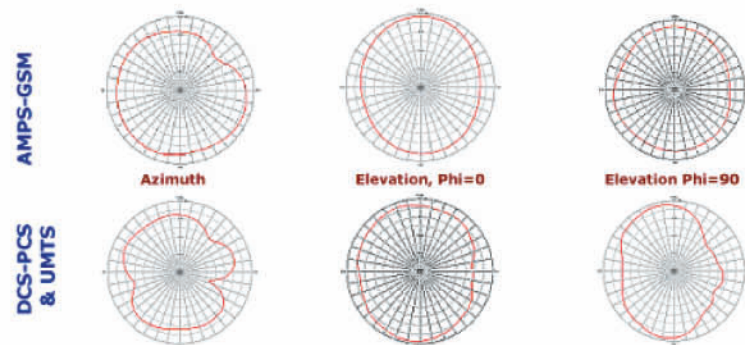

Patterns

CONSISTEL and PLANUS are trademarks of Consistel Pte. Ltd.

SINGAPORE
Consistel (Singapore) Pte. Ltd.
Main +65 6396 7000 Fax +65 6396 0002

THAILAND
Consistel (Thailand) Ltd.
Main +662 937 0388 Fax +662 937 0389

MALAYSIA
Consistel (Malaysia) Sdn. Bhd.
Main +60 3 2162 6889 Fax +60 3 2162 4889

INDONESIA
PT. Consistel Indonesia
Main +62 21 574 9132 Fax +62 21 572 2295

INDIA
Consistel Solutions (India) Private Limited
Main +91 120 395 6620 Fax +91 120 251 7473

HONG KONG
Consistel (Hong Kong) Limited
Main +852 2588 3553 Fax +852 2588 3499

PHILIPPINES
Consistel (Philippines), Inc.
Main +632 910 6193 Fax +632 910 6194

MIDDLE EAST
Consistel (Middle East) FZ-LLC
Main +971 4 367 0330 Fax +971 4390 8618