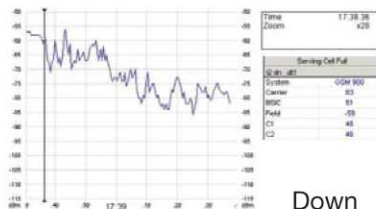

PANETRO Enhancement

Existing lift Coverage

Down

Up

Enhanced lift Coverage

Down

Up

CONSISTEL and PANETRO are trademarks of Consistel Pte Ltd.
PANETRO – patent pending.