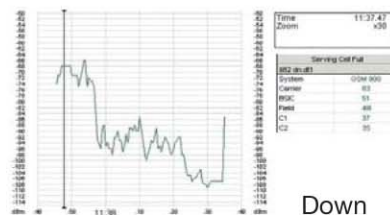

PANETRO Enhancement

Existing lift Coverage

Down

Up

Enhanced lift Coverage

Down

Up

CONSISTEL and PANETRO are trademarks of Consistel Pte Ltd.
PANETRO – patent pending.