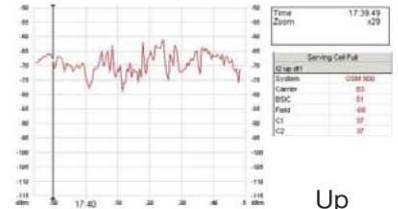

PANETRO Enhancement

Existing lift Coverage

Down

Up

Enhanced lift Coverage

Down

Up

CONSISTEL and PANETRO are trademarks of Consistel Pte Ltd.
PANETRO – patent pending.