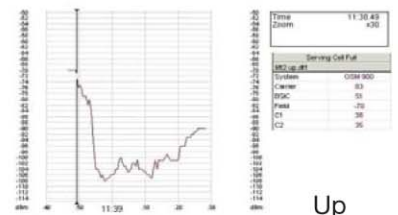

PANETRO Enhancement

Existing lift Coverage

Down

Up

Enhanced lift Coverage

Down

Up

CONSISTEL and PANETRO are trademarks of Consistel Pte Ltd.
PANETRO – patent pending.