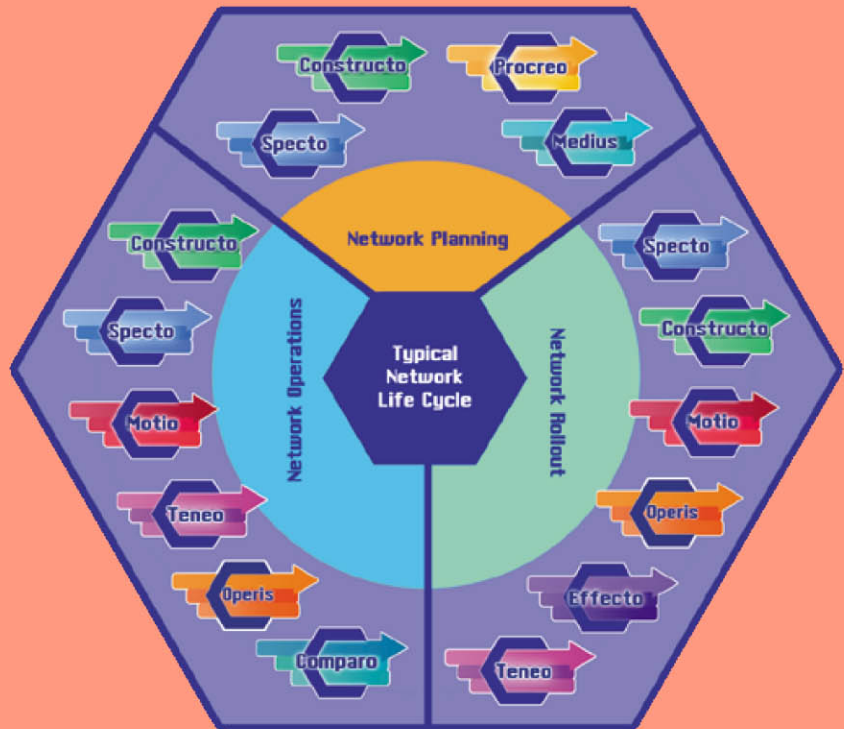

MOBILIS

Complete Network Infrastructure Management Solution

Fast, effective, user-friendly

Saves times, reduces costs

Accurate forecasting and tracking

End-to-End Network Deployment Solutions

Streamlined Network Rollout and Operation

Mobilis Constructo allows tasks or activities to be tracked and monitored during the rollout of a new network or the expansion of an existing network.

Mobilis Procreo is a transmission planning and equipment provisioning application that is used to store information about connections within the network in a three-layer hierarchy; link, bearer and circuit.